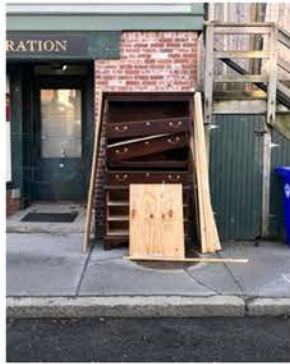

Found Drawers, South End, MA
January 2020